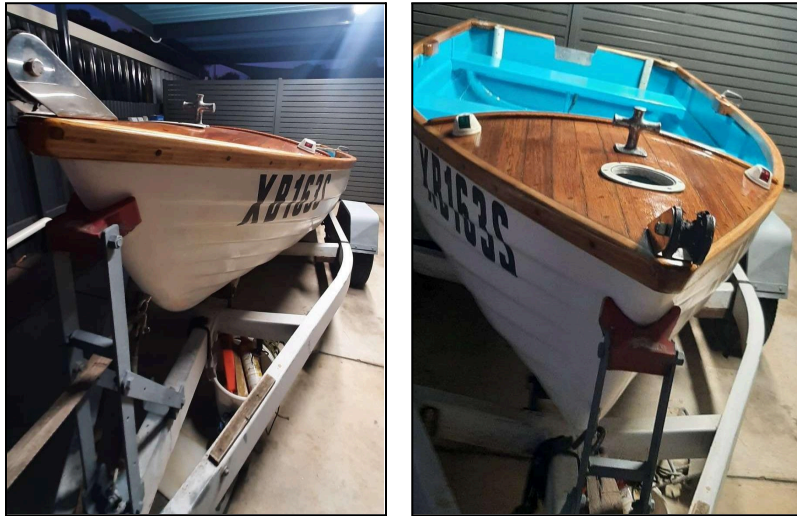

IMMACULATE KINGFISHER

This 12 foot fibreglass Kingfisher boat sits on a tilt trailer.

Trailer has lights and is registered for 12 months.

Mini MAG wheels with a matching spare.

All reasonable offers considered!