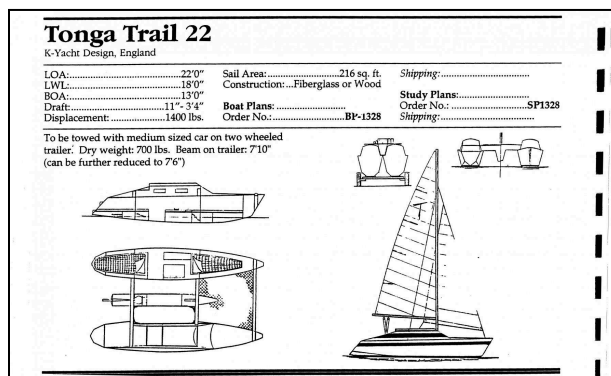

CATAMARAN WITH EXTRAS

22' catamaran. Epoxy West System construction. Sailed last season but now requires repair for rot in rear port cross beam and sleeve, along with a good going over.

Lots of extras including trailer, bimini, asym spinnaker, stove & toilet.